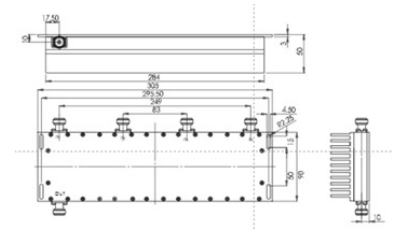

CH-704

UHF 4 Channel Hybrid Combiner

UHF Hybrid Combiner covering 380-500 MHz.

- Combines four transmitters on one antenna.
- No tuning required. Full bandwidth.

ELECTRICAL SPECIFICATIONS

Type	UHF 4 Channel Hybrid Combiner
Frequency	380-500 MHz
VSWR	≤ 1.3:1
Impedance	50 Ohm
Max. Input Power	100 W (Per channel)
Insertion Loss	≤ 6.6 dB
Isolation TX-TX	≥ 20 dB

MECHANICAL SPECIFICATIONS

Color	Black
Dimension	304 x 50 x 116 mm (W x H x L)
Weight	2.2 kg
Connector	Type N-female
Serial no.	On product label
Temperature range	-20 C to +70°C

ORDERING INFORMATION

CH-704	380-500 MHz 4 CH Hybrid Combiner