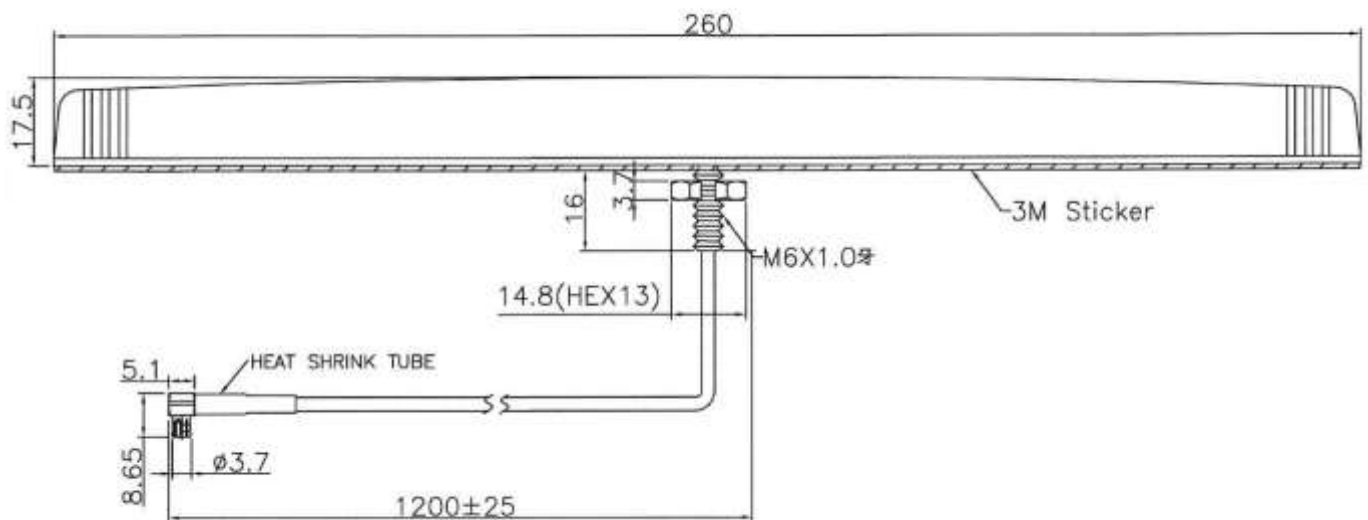

Specification

Artikkelnr:202-890

1. *Product Type: LTE/4G Antenna*
 2. *Frequency:*
700~960/1710~2170/2600~2700MHz
 3. *VSWR: 3.0:1*
 4. *Cable: RG316/U*
 5. *Connector: MCX M RA*
- ✳️RoHS Compliant*

ELECTRICAL