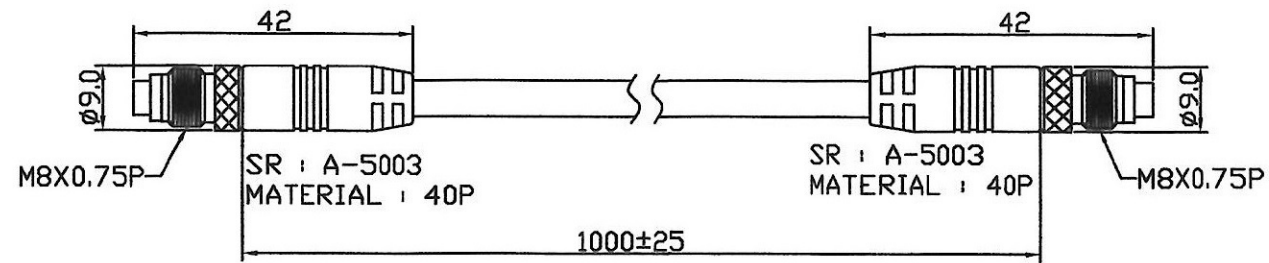

Cable	MR195
ØD	ø4.95±0.1mm
Cover	Black
FME F	Nickel-plated

ROHS

ISO 9001
ISO 14001

Material:		Treatment:		TRANSVOICE			
Drawer	Design	Apprv	Tolerance	Unit: mm		TITLE	FME F+MR195+FME F
			X=±0.5 X=±0.2 XX=±0.1 XXX=±0.05	Ver: A	Scale 1:1	Model NO	201-501
Part NO	CX-FME195FME-2004D			File NO: QR0402	Drawing NO	100-27001-077	