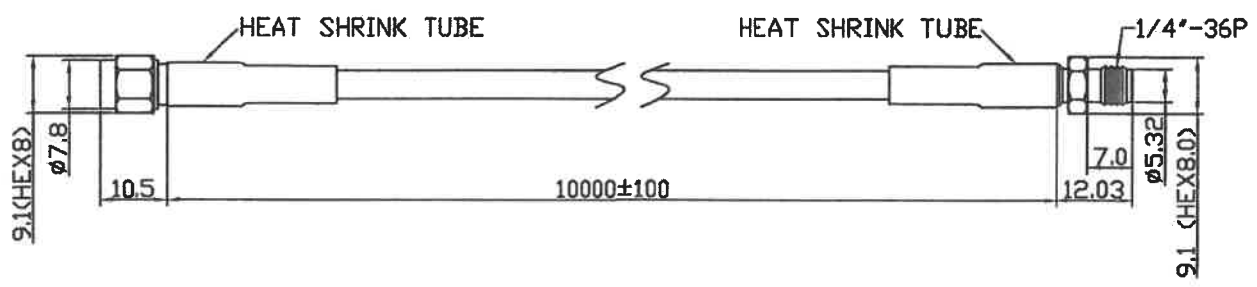

Cable	FT-200
OD	∅5.0±0.1mm
Cover	Black
SMA M	Gold-plated
SMA F B Type	Gold-plated

**ROHS**

ISO 9001  
ISO 14001

Material:		Treatment:		TRANSVOICE			
Drawer	Design	Aprov	Tolerance	Unit: mm		TITLE	SMA M+FT-200+SMA F B
				Ver: A	Scale 1:1	Model NO	201-258
NO	DESCRIPTION	MATERIAL / FINISH	Q'TY		File NO: QR0402	Drawing NO	100-27001-060
Part NO	CX-SMA200SMA-1959D						