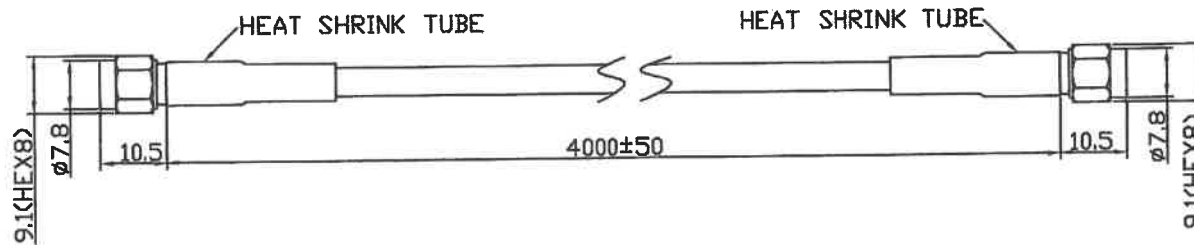

Cable	FT-200
OD	ø5.0±0.1mm
Cover	Black
SMA M	Gold-plated

ROHS

ISO 9001
ISO 14001

NO		DESCRIPTION	MATERIAL / FINISH	Q'TY	Material:		Treatment:		TRANSVOICE					
Part NO		CX-SMA200SMA-1958D			Drawer	Design	Approv	Tolerance	Unit:	mm		TITLE	SMA M+FT-200+SMA M	
								X=±0.5 X=±0.2 XX=±0.1 XXX=±0.05	Ver:	A	Scale	1:1	Model NO	201-257
									File NO:	QR0402	Drawing NO	100-27001-059		