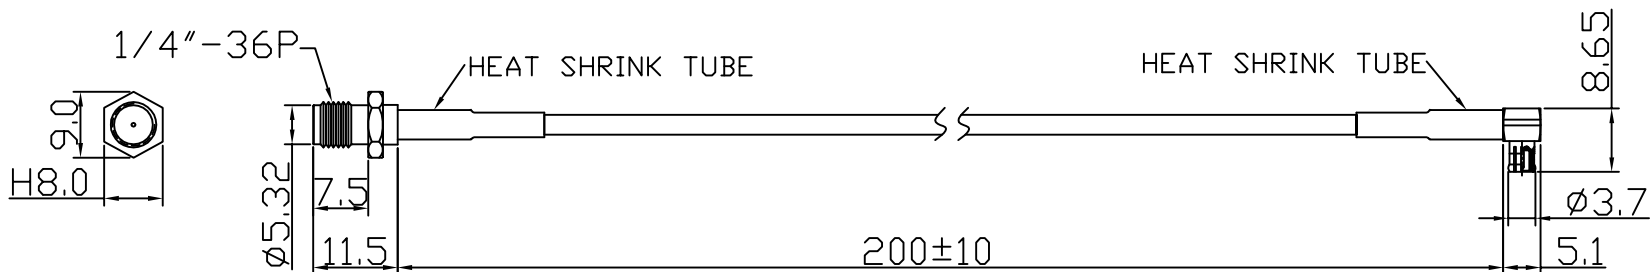

Cable	RG316/U
OD	ø2.7±0.15mm
Cover	Black (黒)
SMA F B型	Gold (鍍金)
MCX M RA	Gold (鍍金)

ROHS

ISO 9001
ISO 14001

Material:		Treatment:		TRANSVOICE			
Drawer	Design	Aprov	Tolerance	Unit: mm		TITLE	SMA F B型+316U+MCX M RA
			X=±0.5	Ver: A	Scale 1:1	Model NO	201-237
			.X=±0.2	File NO: QR0402		Drawing NO	100-27001-070
			.XX=±0.1				
			.XXX=±0.05				

NO	DESCRIPTION	MATERIAL / FINISH	Q'TY
Part NO	CX-SMA316MCX-1973D		